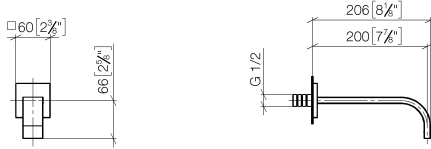

**MEM Wall-mounted basin spout without pop-up waste - Brushed Durabronz
(23kt Gold)**

MEM

13 800 782

- 200mm projection
- fixed spout
- rectangular, air-enriched flow
- hole diameter 37 mm
- rosette 60 x 60 mm
- 1/2" connection
- max. flow 5.7 l/min
- lead-free
- WRAS 2203039
- This product can help a building meet the requirements of Green Building Rating Systems, e.g. LEED®, BREEAM®, DGNB

Recommended miscellaneous

- Concealed wall elbow -** 35 085 970 90
- max. recess depth 163 mm
 - min. recess depth 90 mm

13 800 782
mm [inches]

Flow rate chart

Certificates

WRAS_2203039.

13 800 782

Spare parts list

No.	Item Number	Name	Quantity used	Delivery time
1	09 24 03 081 10 90	extension	1	2
2	90 27 78 035 00-28	rosette	1	20
3	90 29 03 109 00 90	aerator	1	2